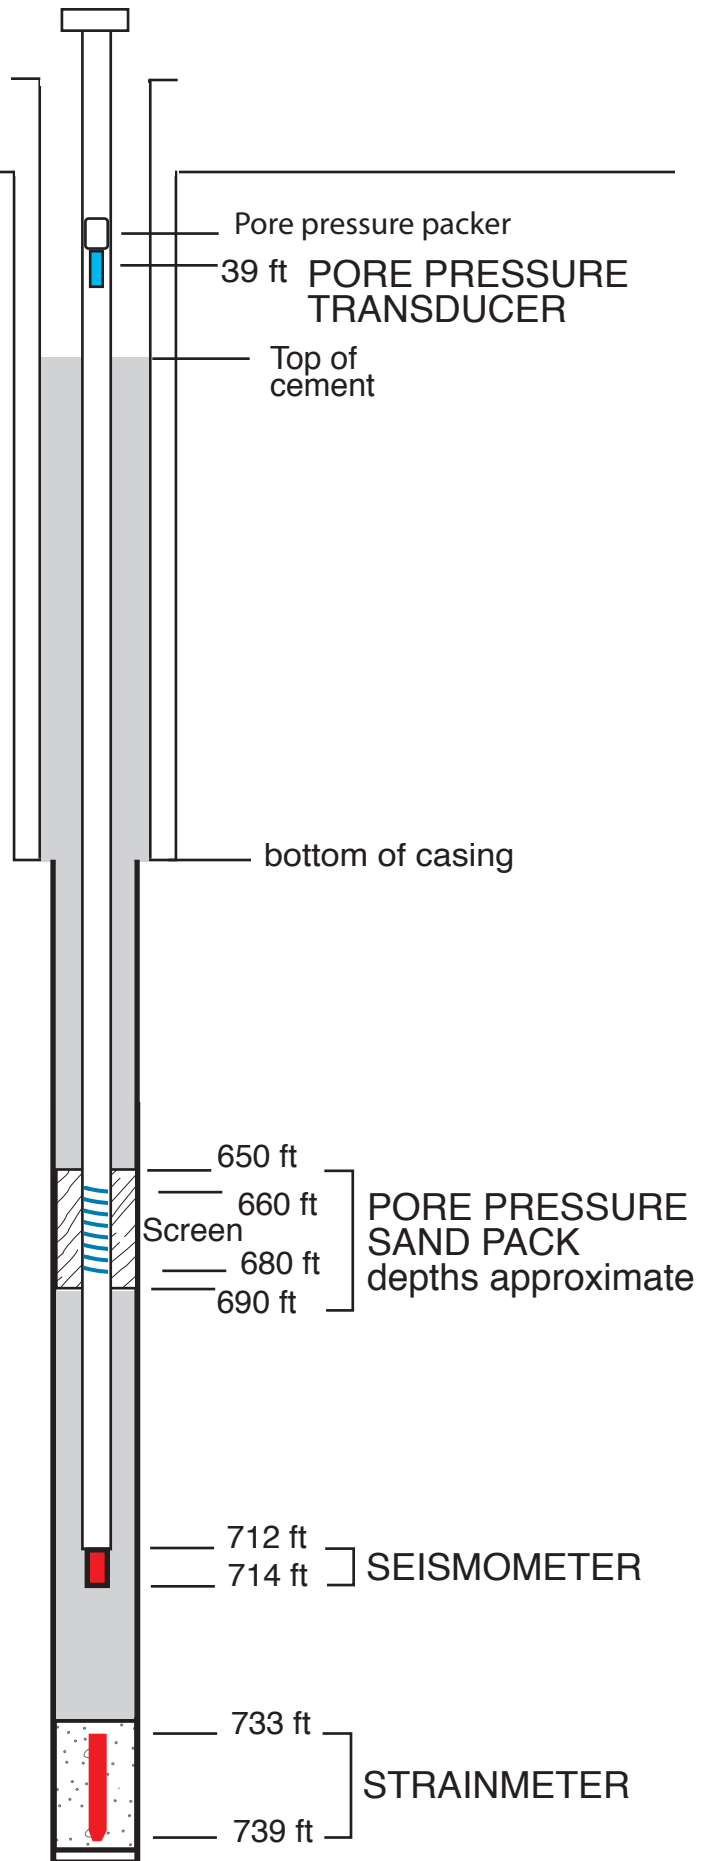

B011 pacgeosi3bbc2005

48.6495 -123.4482 22 m

NOT TO SCALE

Cables not shown

all depths relative to top of casing

Last updated on January 13, 2012