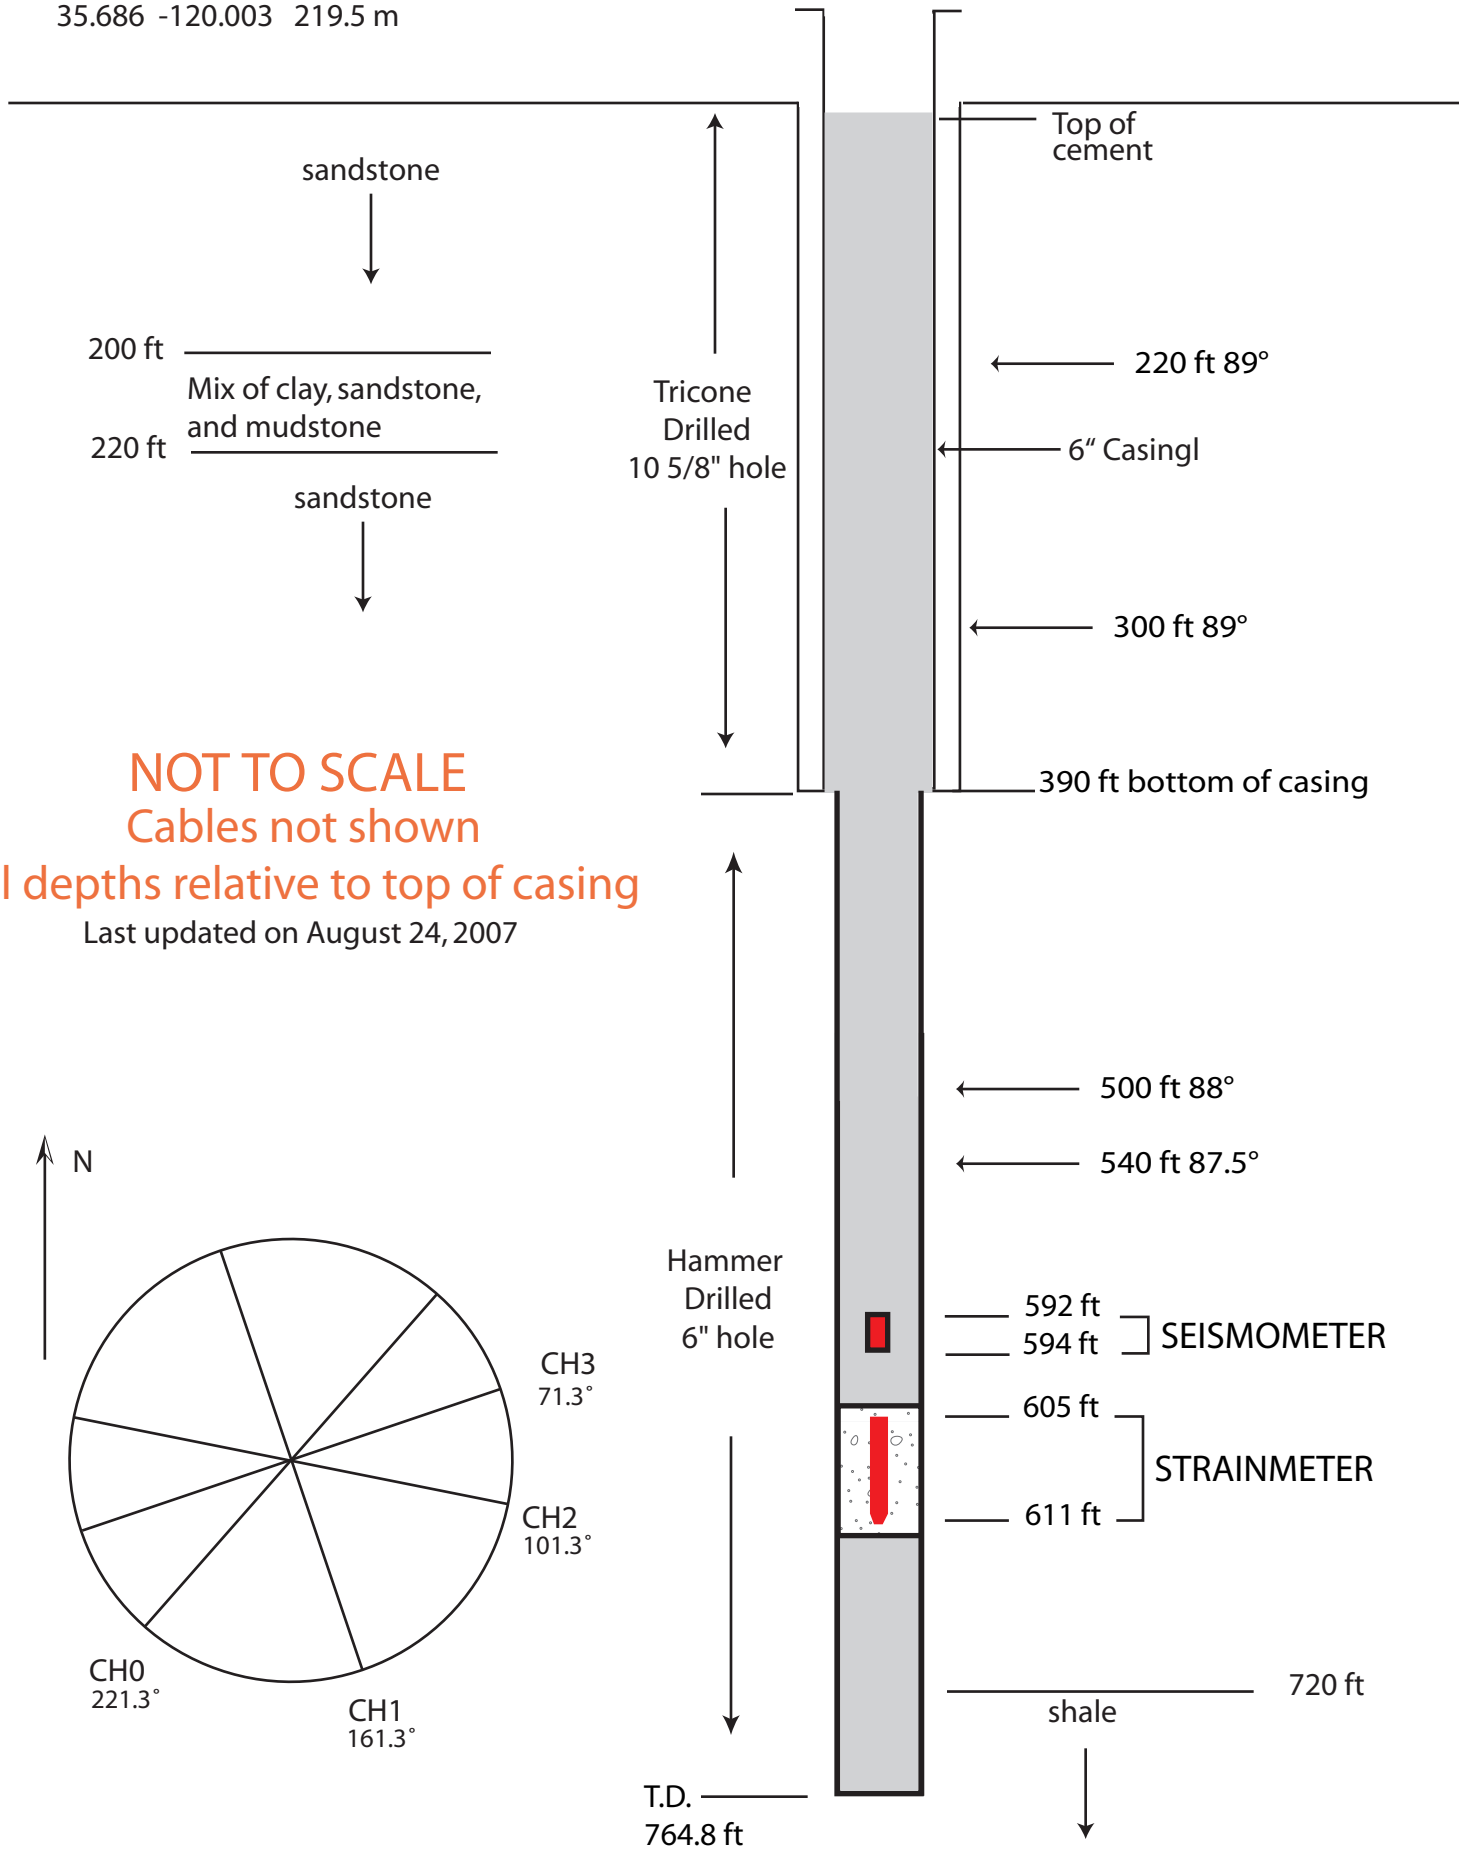

B900 blacka900bcn2007
35.686 -120.003 219.5 m

NOT TO SCALE
Cables not shown
all depths relative to top of casing
Last updated on August 24, 2007