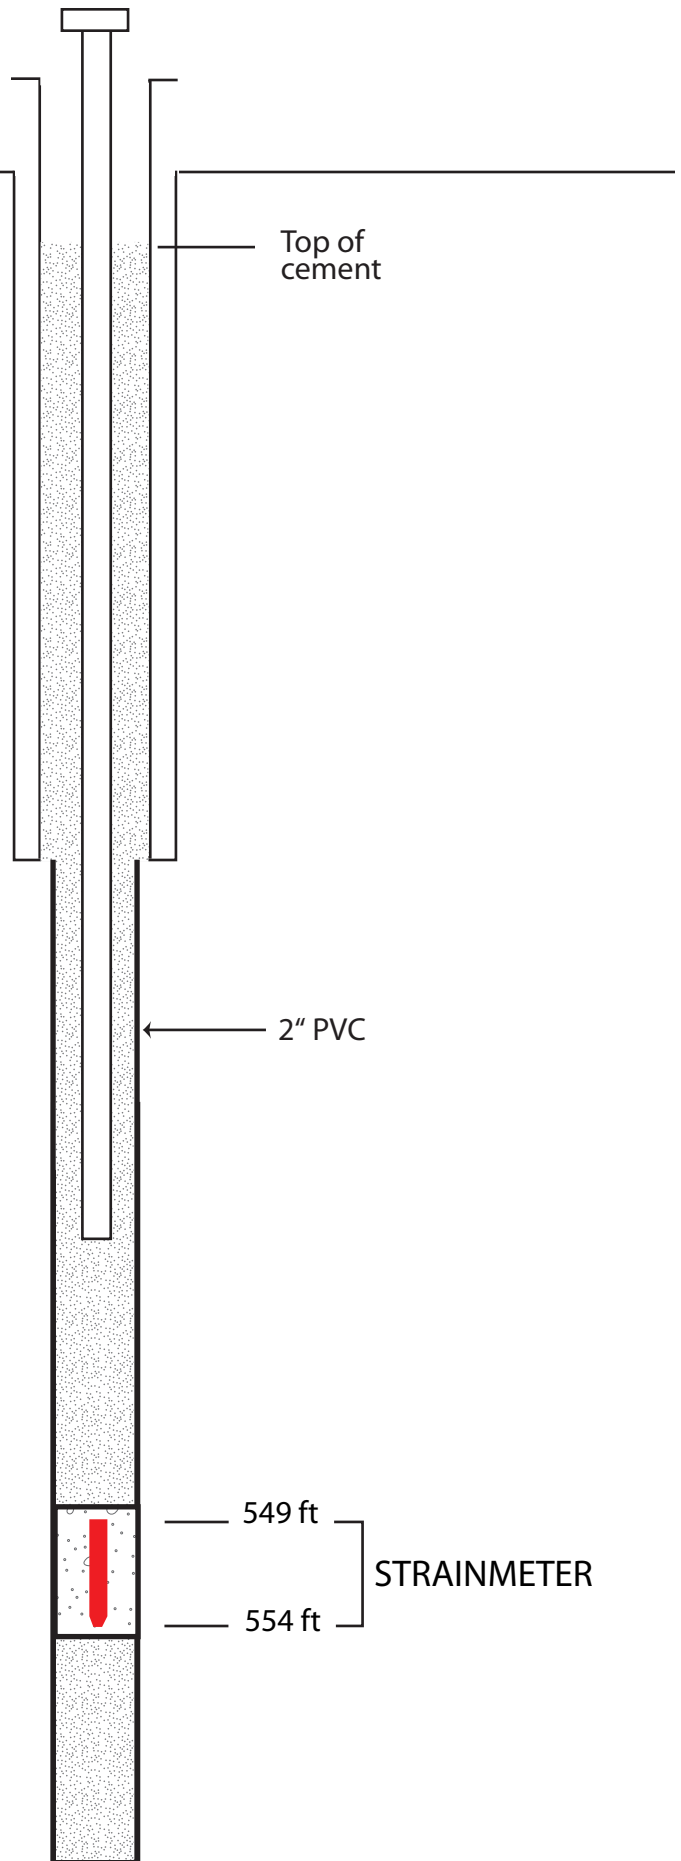

B088 SKY OAKS
33.375 -116.621 1403 m

NOT TO SCALE
Cables not shown
all depths relative to top of casing

Last Updated 30 January 2007