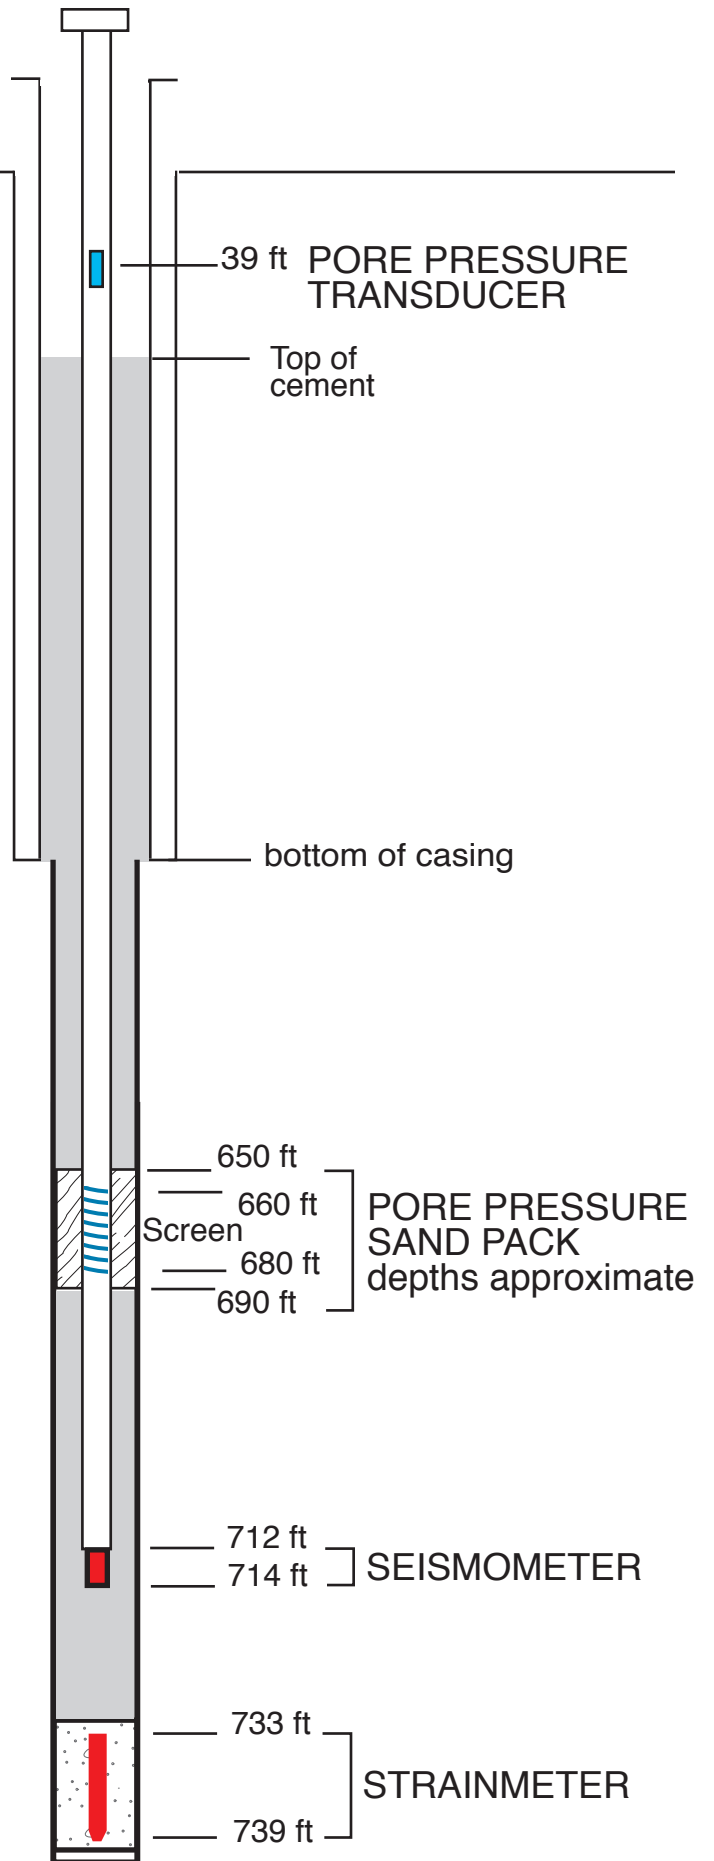

B011 pacgeosi3bbc2005

48.6495 -123.4482 22 m

NOT TO SCALE

Cables not shown

all depths relative to top of casing

Last updated on January 17, 2007