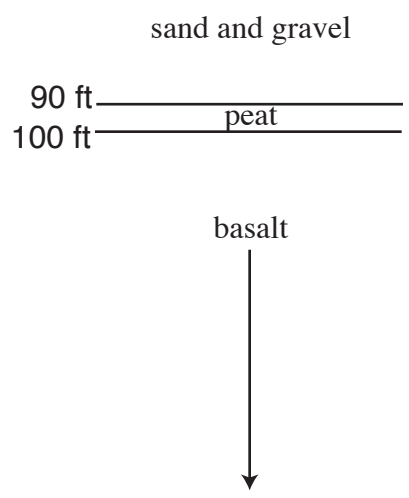

B004 hokofallsbwa2005

48.2019 -124.4270 30 m

NOT TO SCALE
Cables not shown
all depths relative to top of casing
 Initial diagram prepared by E. Roeloffs
 Last updated on January 23, 2012