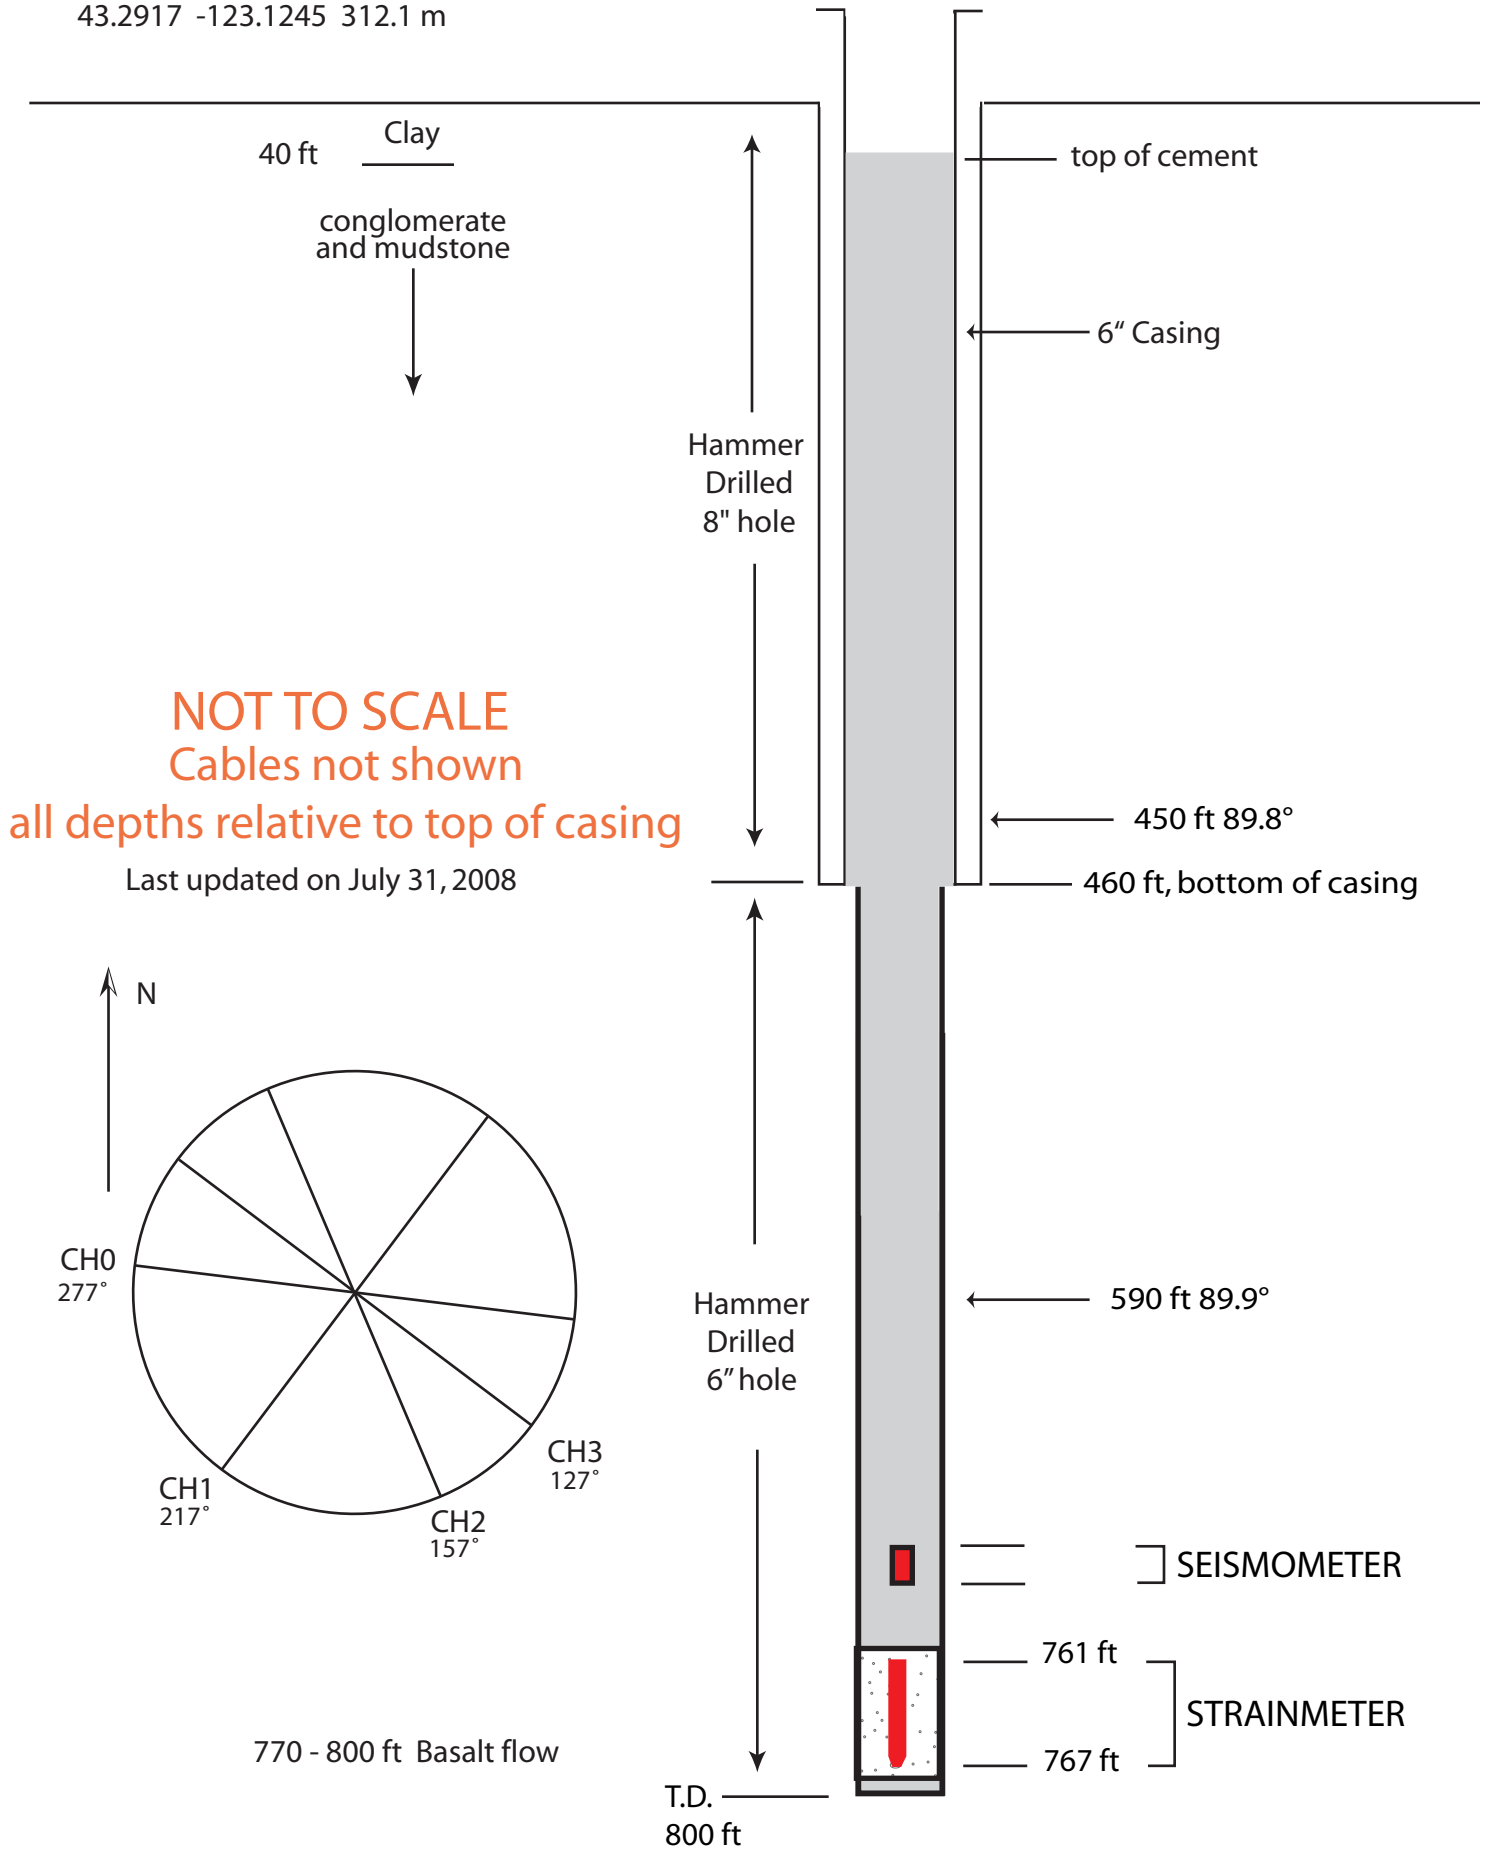

B033 vanvlk033bor2007
43.2917 -123.1245 312.1 m

NOT TO SCALE
Cables not shown

all depths relative to top of casing

Last updated on July 31, 2008